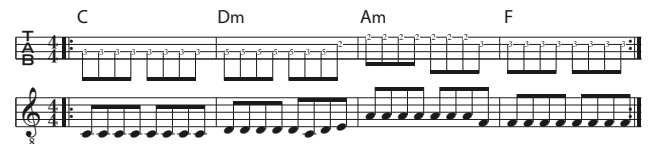

Starlight

Muse

Tempo 120 Orig. H-Dur
Rock

Tuning: E^b A^b D^b G^b B^b e^b

Intro C C C C - C Dm Am F

S1 C Dm Am F
0:23 Far away
The ship is taking me far away
Far away from the memories
Of the people who care if I live or die

Ch Hold you ... **Ending** C

INTRO/CHORUS: Piano Riff (ev. in Oktaven spielen)

Drum : Basic Rh

INTRO/STROPHE/CHORUS: Bass

STROPHE 3(4): Riff git

Bridge 1: Keyb

BRIDGE 2: Riff git 2