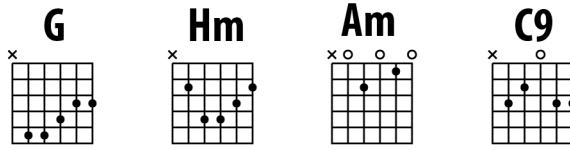

Breaking Benjamin Give Me A Sign

Benjamin Burnley - Distortion Guitar

Guitar tuning: 1 = E 2 = H 3 = G 4 = D 5 = A 6 = D

INTRO

1 **E5** **D5** **A5** **H5** **C5** **G5** **D5**

VERSE

5 **G** **Hm** **Am** **C9**

CHORUS

13 **E5** **D5** **C5** **G5** **D5** **H5**

17 **E5** **D5** **C5** **G5** **D5** **H5**

21 **E5** **D5** **G5** **C5** **G5** **D5** **(C5)**

nach 2. Ref.

BRIDGE

||: **E5** **D5** | **C5** | **G5** **D5** | **C5** :||