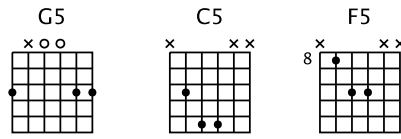

Guns N' Roses Paradise City

Guitar 1 - Distortion Guitar

Guitar tuning: 1=D# 2=A# 3=F# 4=C# 5=G# 6=D#

16 G5 17 C5

18 F5 19 C5 G5 20