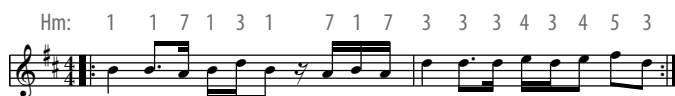

2 I tried carrying the weight of the world
But I only have two hands
Hope I get the chance to travel the world
But I don't have any plans
Wish that I could stay forever this young
Not afraid to close my eyes
Life's a game made for everyone
And love is the prize

12x Rep.

Chorus: 2x

I didn't know I was lost
I didn't know I was lost
I didn't know I was lost
I didn't know

Ending wie Interlude: 3x4 Synthi-Riff