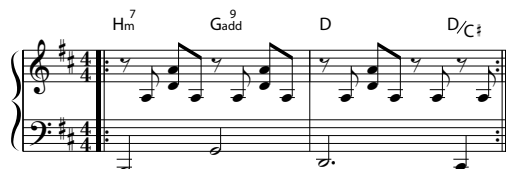

WAKE ME UP

Avicii

Tempo 125 Orig. D-Dur

Intro Hm G D A/C#
Hm G D A/C#

1 Hm G D D
Feeling my way through the darkness

Hm G D D
Guided by a beating heart

Hm G D D
I can't tell where the journey will end

Hm G D D
But I know where it starts

Hm G D D
They tell me I'm too young to understand

Hm G D D
They say I'm caught up in a dream

Hm G D D
Well life will pass me by if I don't open up my eyes

Hm G D D
Well that's fine by me

oder alternativ:

	Hm	G	D	A
CHORUS	So wake me up when it's all over			
2x	Hm	G	D	A
	When I'm wiser and I'm older			
	Hm	G	D	A
	All this time I was finding myself			
	Hm	G	D	A
	And I didn't know I was lost			